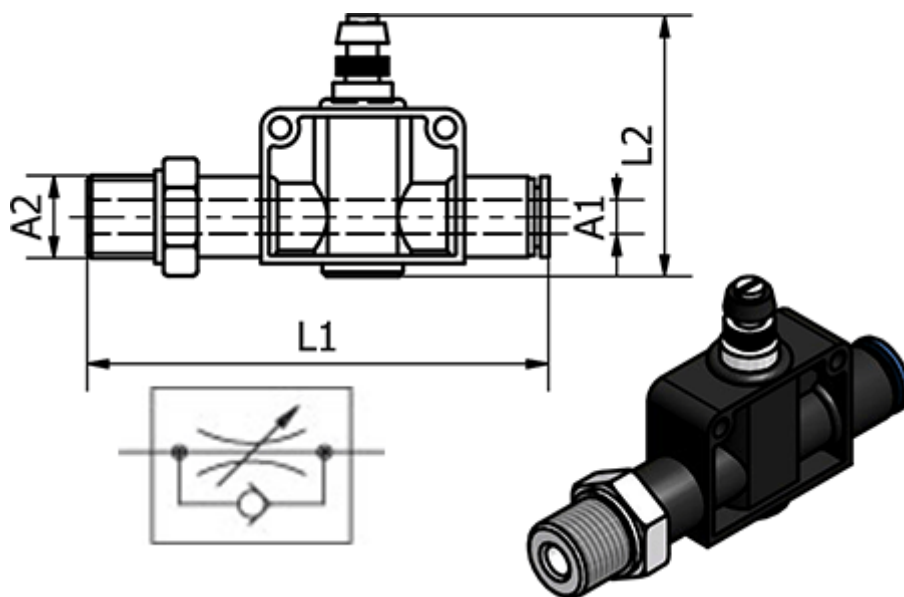

Article number: 58618303810

Description: Flow Control Valve 183.03810, Ø10 - G 3/8"
Push-in/Thread

Measures

Ext. Hose Diameter A1	= 10
L1	= 71.599999999999994
L2	= 51.3
Thread A2	= G 3/8"